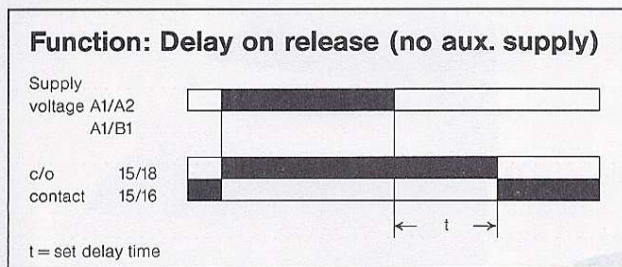

Single-function timers

timetron® EBE

timetron® AKE

timetron® ARE

Warning!

Note on how to wire electronic timers operated by external control contact.

To prevent maloperation or damage to internal electronics, make sure no external load can power the unit via the control contact.