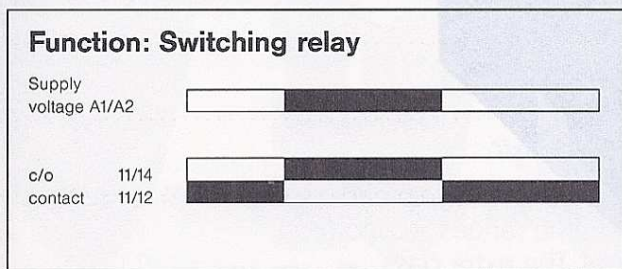

timetron® IRE