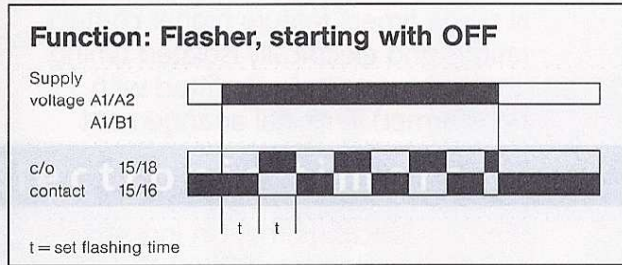

Single-function timers

timetron® EBE

timetron® AKE

timetron® ARE

Warning!

Note on how to wire electronic timers operated by external control contact.

To prevent maloperation or damage to internal electronics, make sure no external load can power the unit via the control contact.