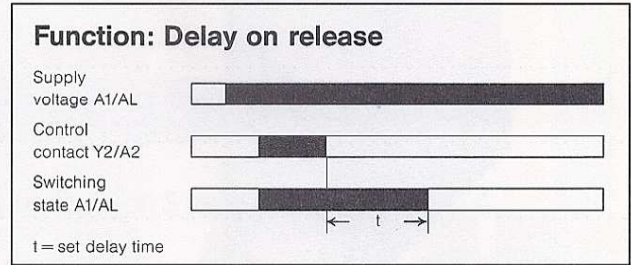

Single-function timers

timetron® EBE

timetron® AKE

timetron® ARE

Warning!

Note on how to wire electronic timers operated by external control contact.

To prevent maloperation or damage to internal electronics, make sure no external load can power the unit via the control contact.