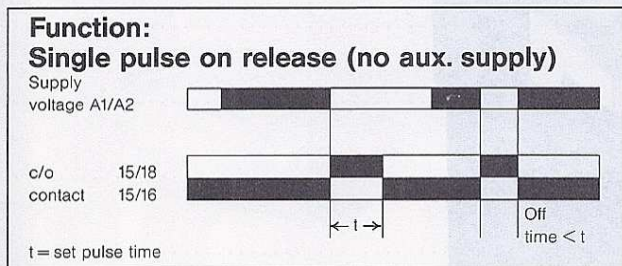

timetron® AWE