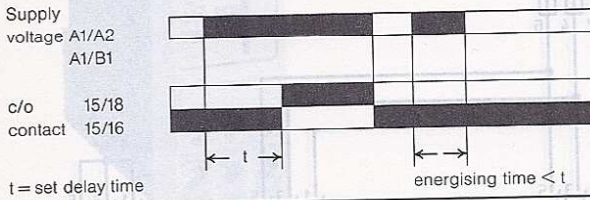

Single-function timers

Multi-function timers

timetron® ERE

Function: Delay on operate

timetron® MKE

Function: Delay on operate

timetron® AHE

Function: Delay on release