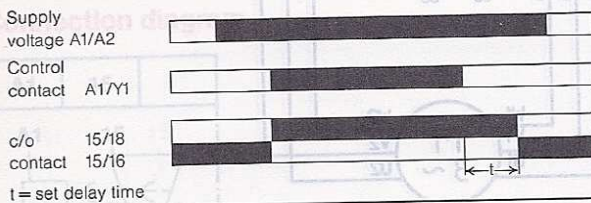

Single-function timers

Multi-function timers

timetron® ERE

Function: Delay on operate

timetron® MKE

Function: Delay on operate

timetron® AHE

Function: Delay on release