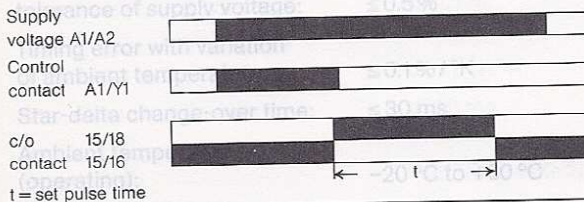

Function: Single pulse on operate

timetron® VWE

Function: Single pulse on operate

Function: Flasher, starting with ON

timetron® AWE

Function: Single pulse on release

Function: Flasher, starting with OFF

timetron® YDE