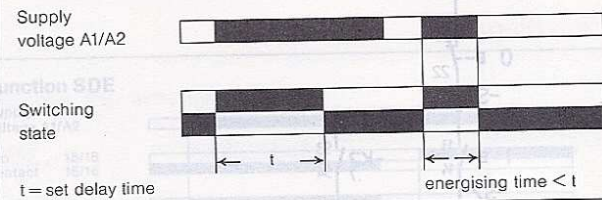

Function: Single pulse on operate