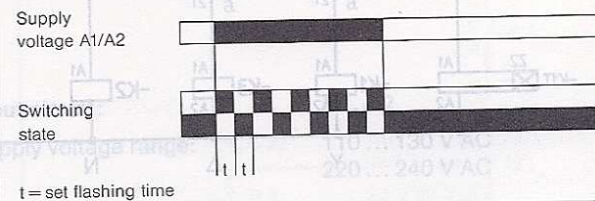

Function: Single pulse on operate

timetron® VWE

Function: Single pulse on operate

Function: Flasher, starting with ON

timetron® AWE

Function: Single pulse on release

Function: Flasher, starting with OFF

timetron® YDE