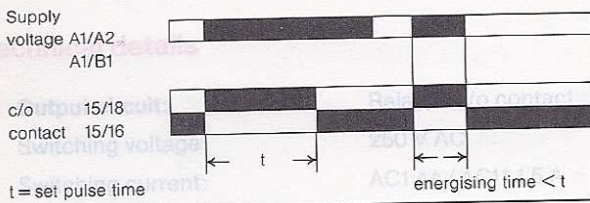

timetron® VWE

Function: Single pulse on operate