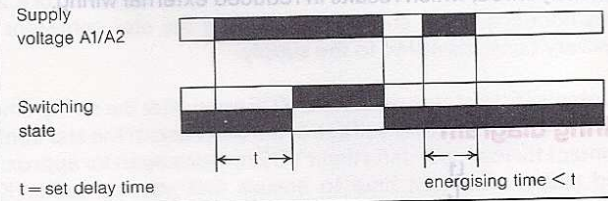

Single-function timers

Multi-function timers

timetron® ERE

Function: Delay on operate

timetron® MKE

Function: Delay on operate

timetron® AHE

Function: Delay on release