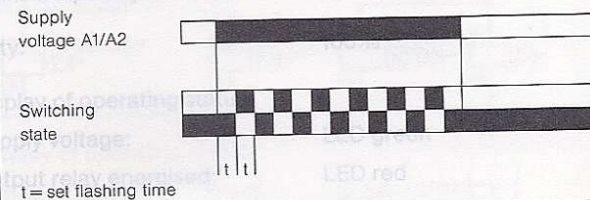

Function: Single pulse on operate

timetron® VWE

Function: Single pulse on operate

Function: Flasher, starting with ON

timetron® AWE

Function: Single pulse on release

Function: Flasher, starting with OFF

timetron® YDE